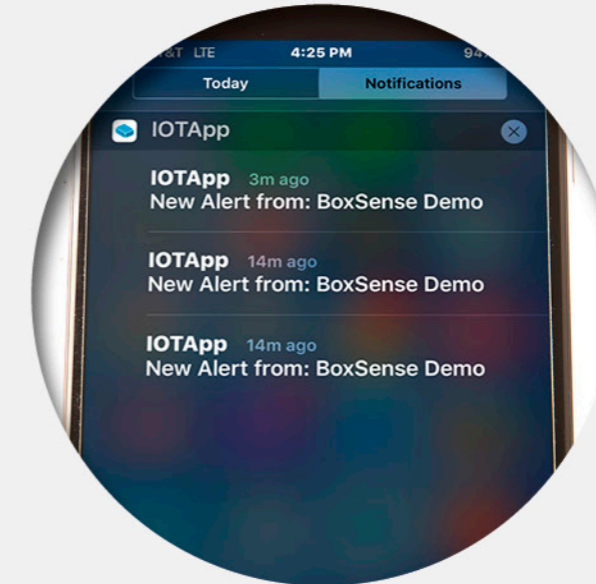

FSMA Readiness with VM NOW™

Monitoring

- 24/7 monitoring, even in hard-to-reach or high-risk locations
- No waiting for the technician's next visit to determine if there has been rodent activity
- Provides early warnings with reliable rodent activity alerts in real-time
- Improves technician labor efficiency due to reduced need for site visits when there is no activity, and reduces the need to check stations where there has been no activity