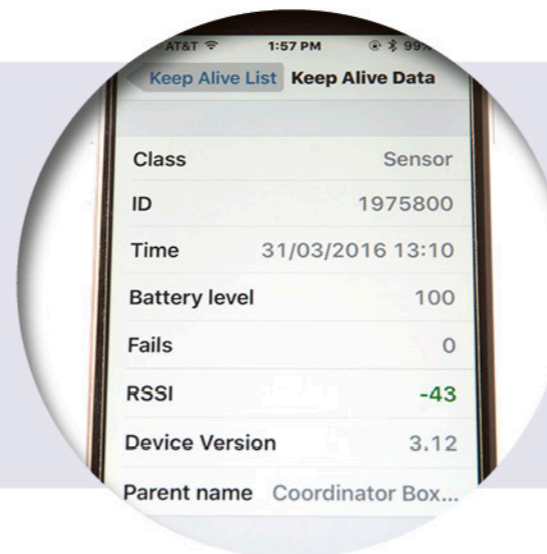

Safe and environmental friendly insect and rodent control

VM NOW™ ACCURACY & RELIABILITY

Keep Alive Data

- There is a “Keep Alive Data” feature which continually messages the server to confirm that all devices are fully functioning
- PMP receives a daily exception report of any non-functioning devices
- The station can work up to 1 year with standard C batteries. An email message alert is sent to the PMP to provide advanced warning that the battery is running low. This message is sent at least one month in advance.

24