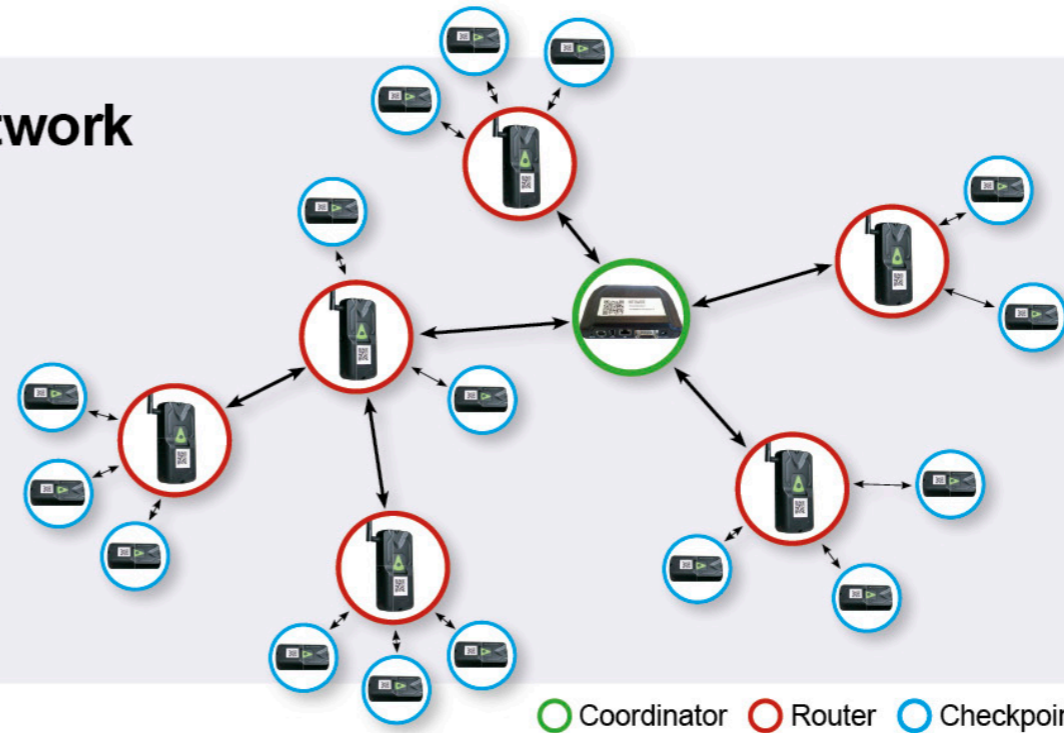

VM NOW™ Utilizes Proven, Reliable Technology

Zigbee PRO Mesh Network

Designed to communicate data even in hostile RF environments, common in commercial / industrial applications. This wireless data solution is characterized by secure, reliable wireless network architectures.