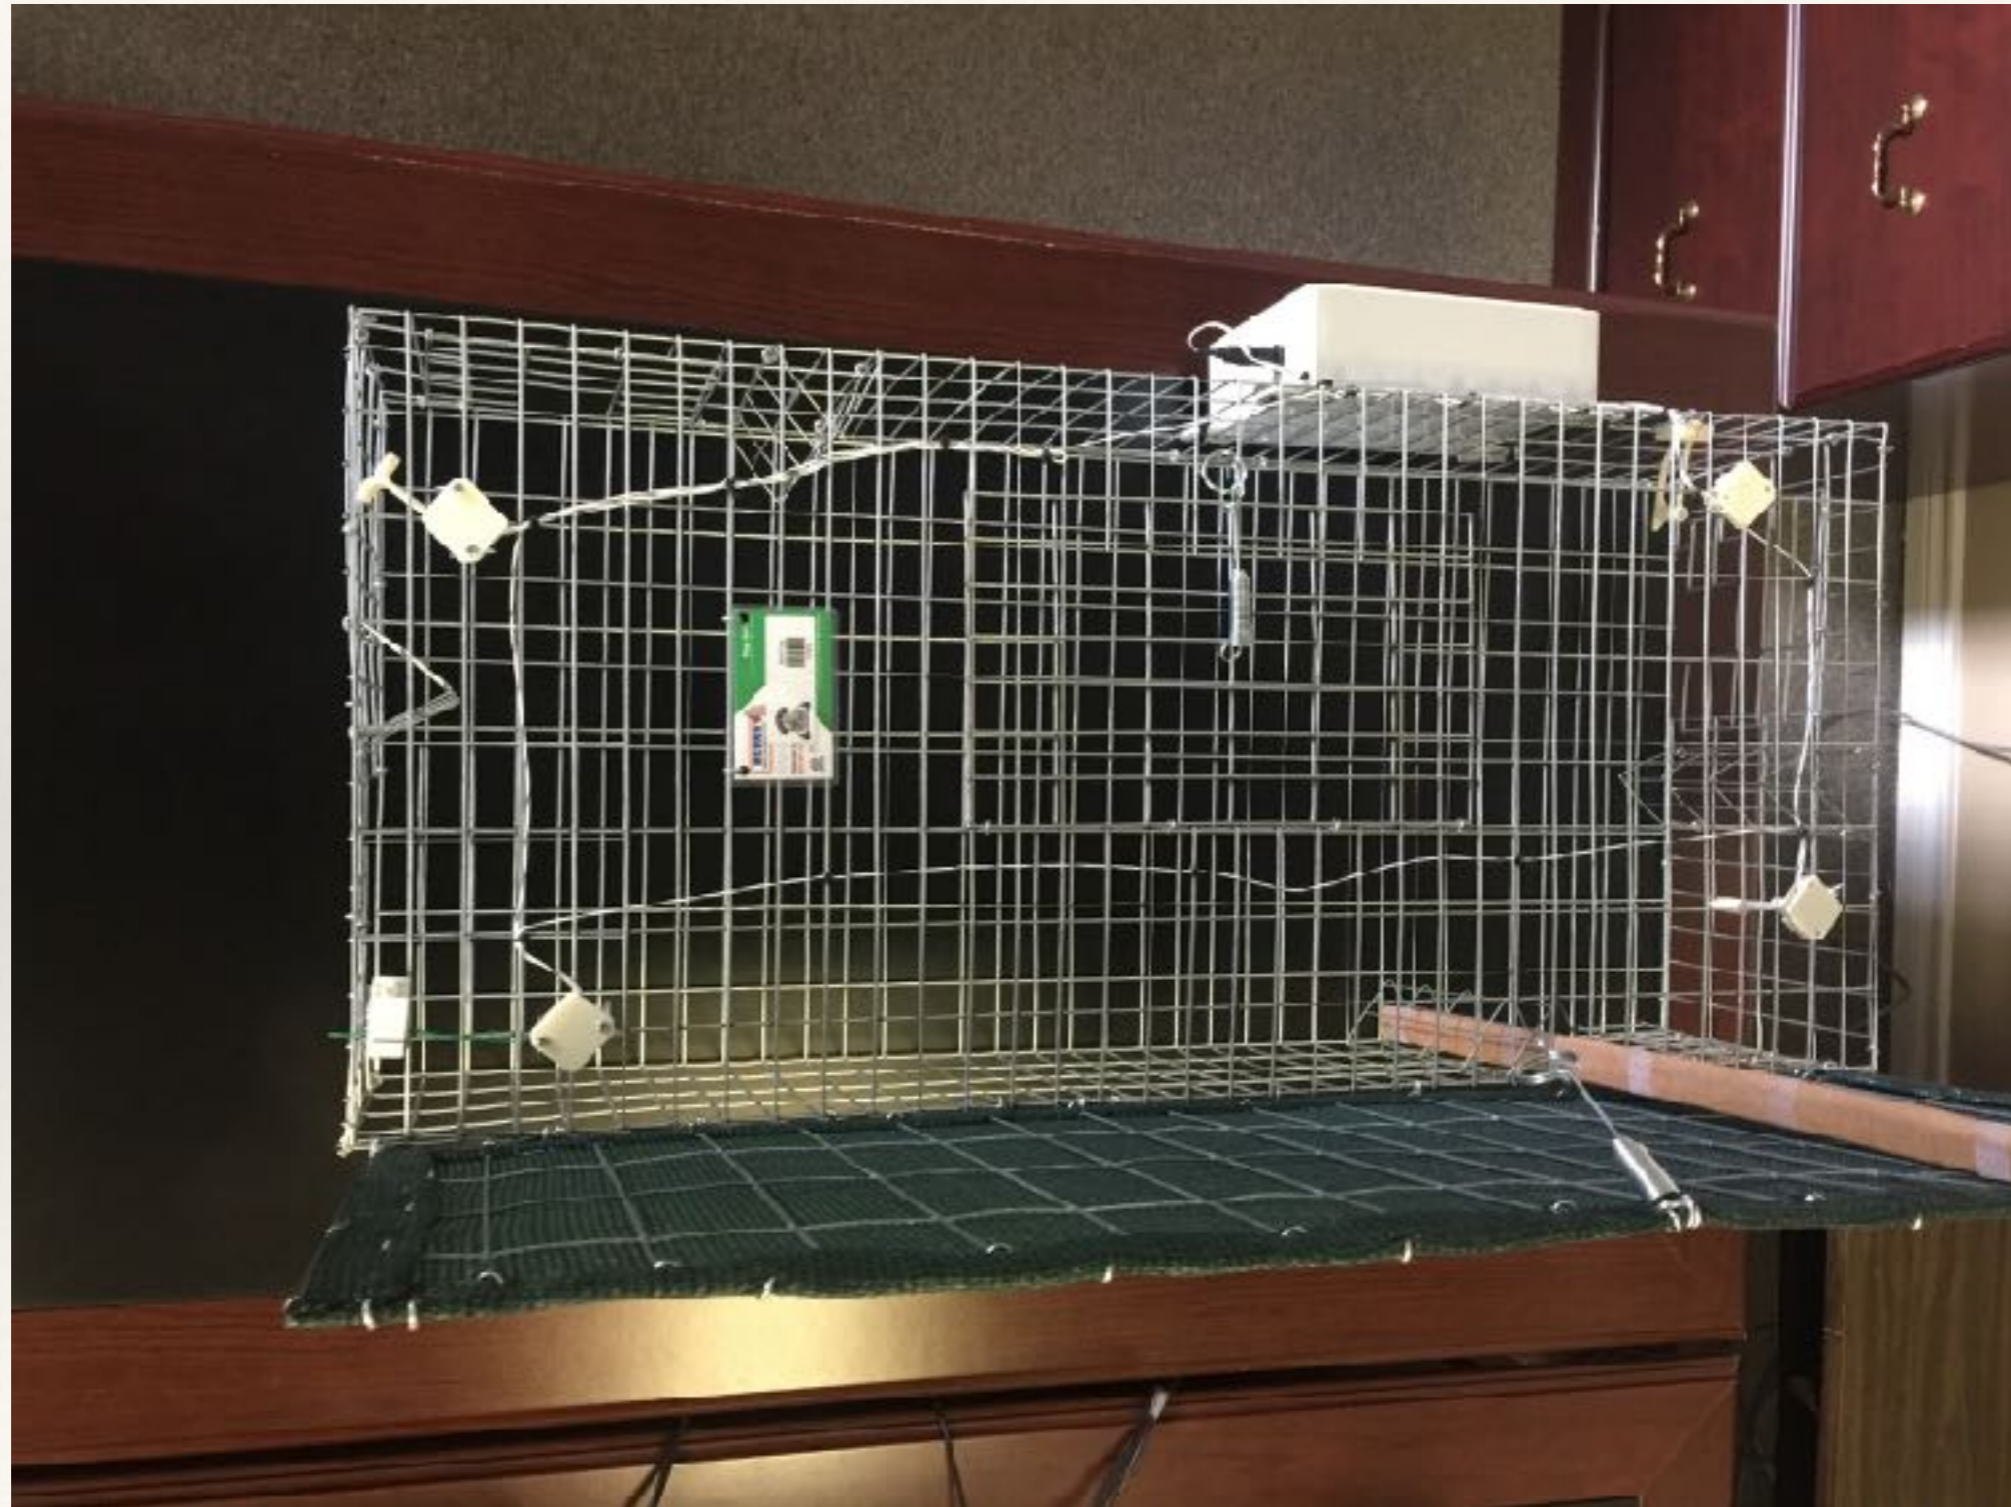

Safe and environmental friendly insect and rodent control