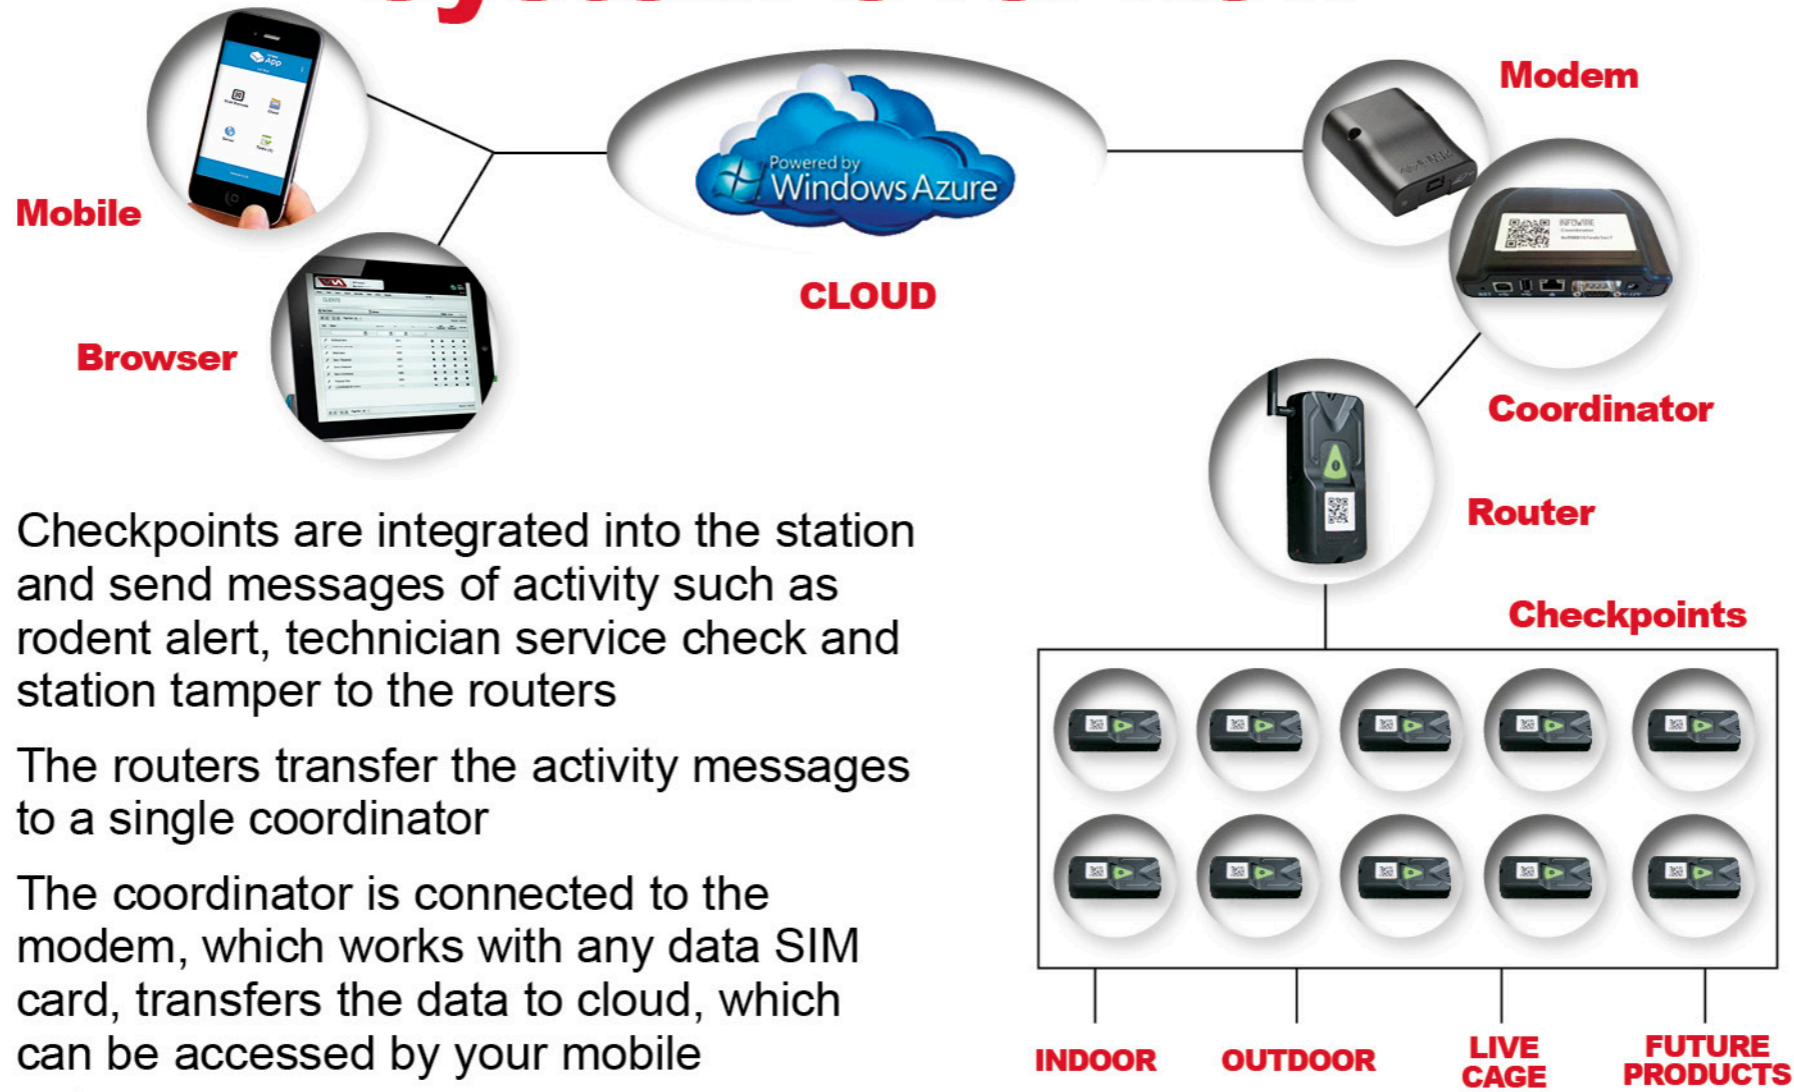

## Linux Operating System

- The primary Operating System for IoT gateways; used by more than 60% of the gateways in the world

## FCC & Safety Certified

- The system was FCC tested and approved in both the U.S. and Europe
- Meets all U.S. and European safety standards

27

## Safe and environmental friendly insect and rodent control

SYSTEM OVERVIEW

# System Overview

- Checkpoints are integrated into the station and send messages of activity such as rodent alert, technician service check and station tamper to the routers
- The routers transfer the activity messages to a single coordinator
- The coordinator is connected to the modem, which works with any data SIM card, transfers the data to cloud, which can be accessed by your mobile or browser